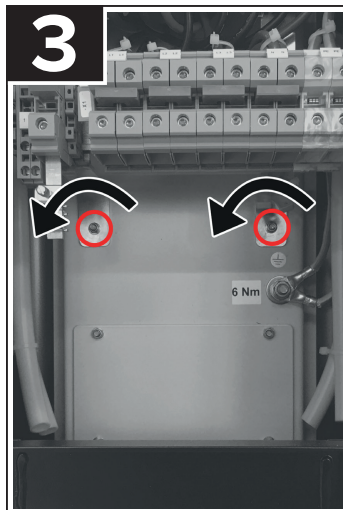

Separate electric circuits: