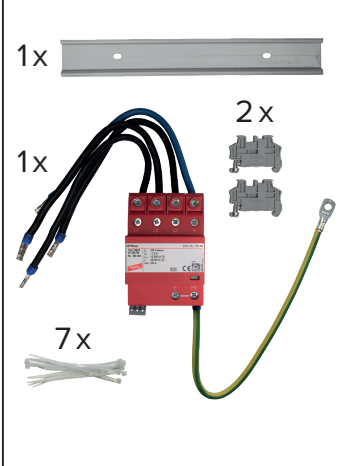

# Installation manual - Surge protection as retrofit kit for the charging columns Smart (S), Premium (S), Comfort (S), Basic (S) and Light

Observe the operating and installation manual from charging column Smart / Premium / Comfort / Basic / Light.

## Single electric circuit: