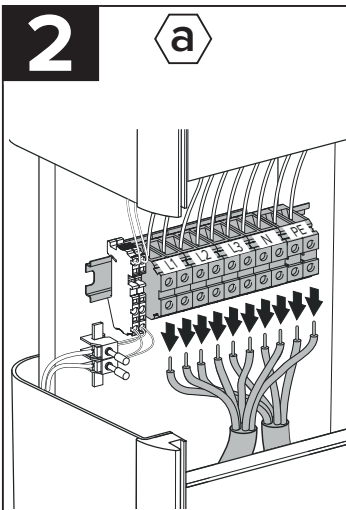

Separate electric circuits: