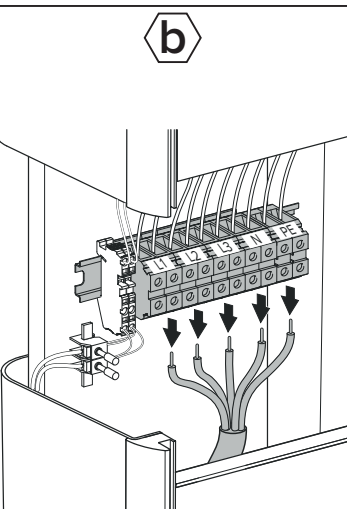

Separate electric circuits: