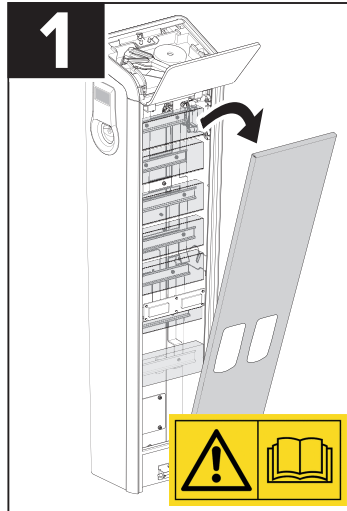

Installation manual - Surge protection as retrofit kit for the charging columns Smart (S), Premium (S), Comfort (S), Basic (S) and Light

Observe the operating and installation manual from charging column Smart / Premium / Comfort / Basic / Light.

Delivery contents: