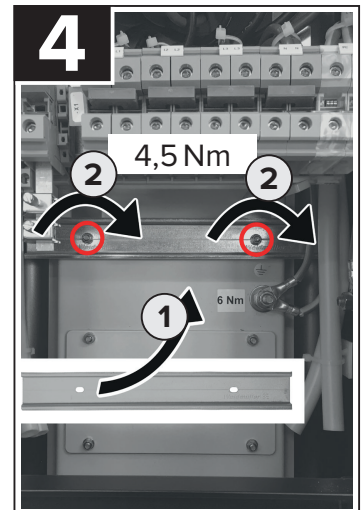

Separate electric circuits: